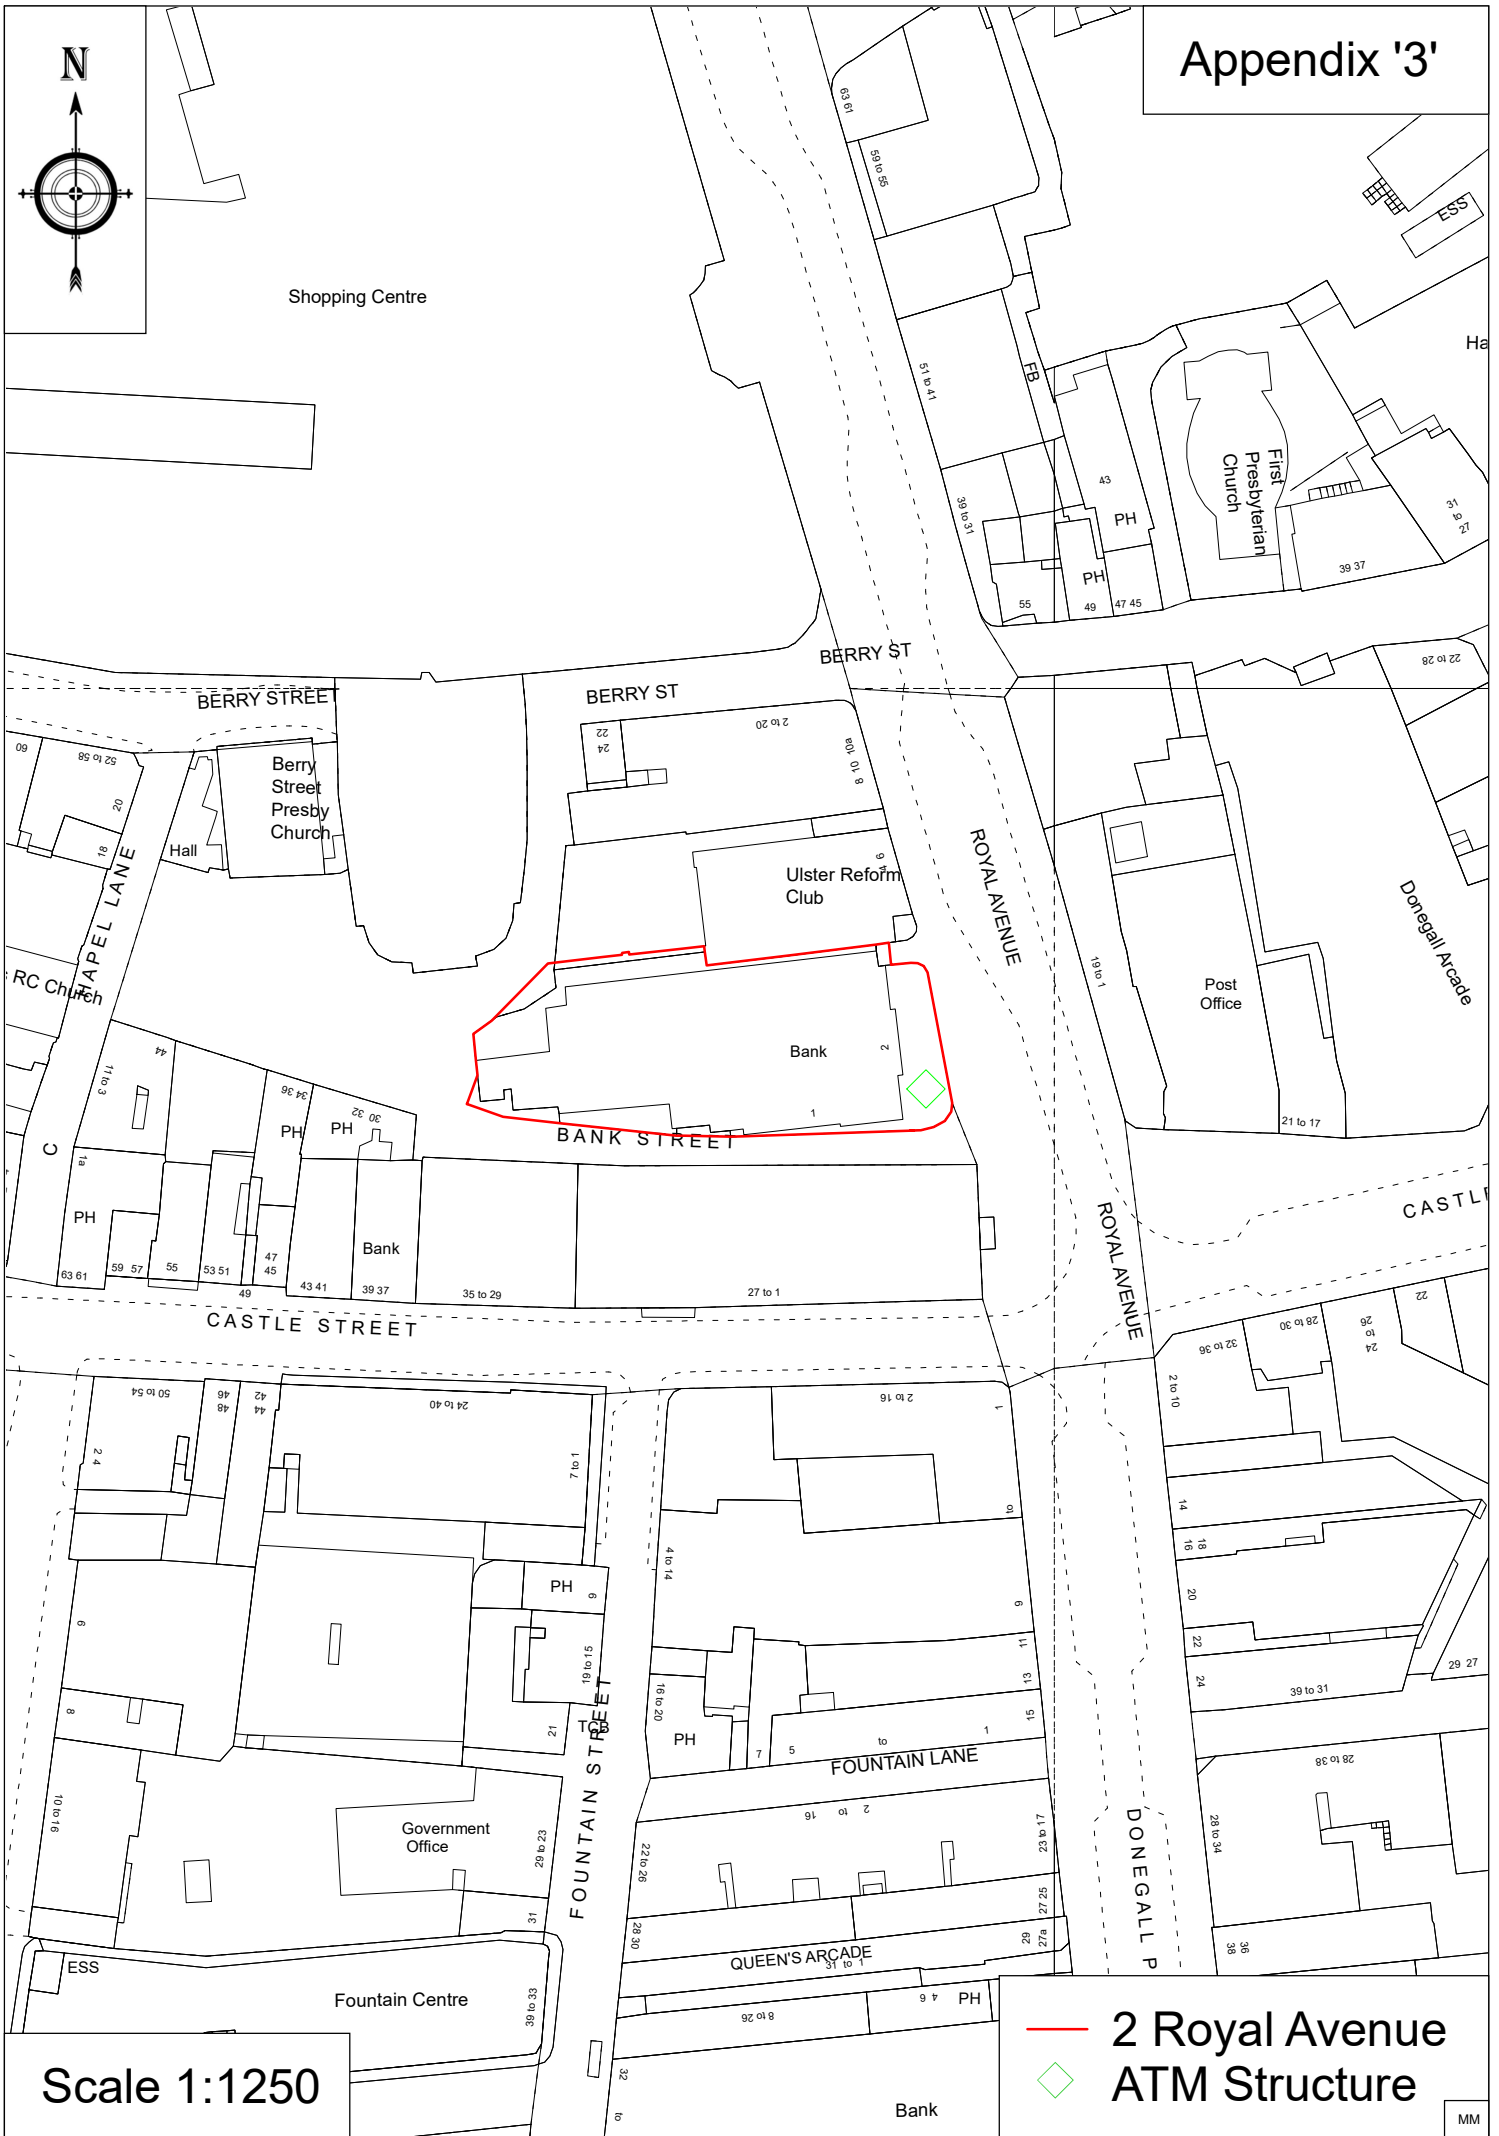

Shopping Centre

Scale 1:1250

— 2 Royal Avenue
◇ ATM Structure